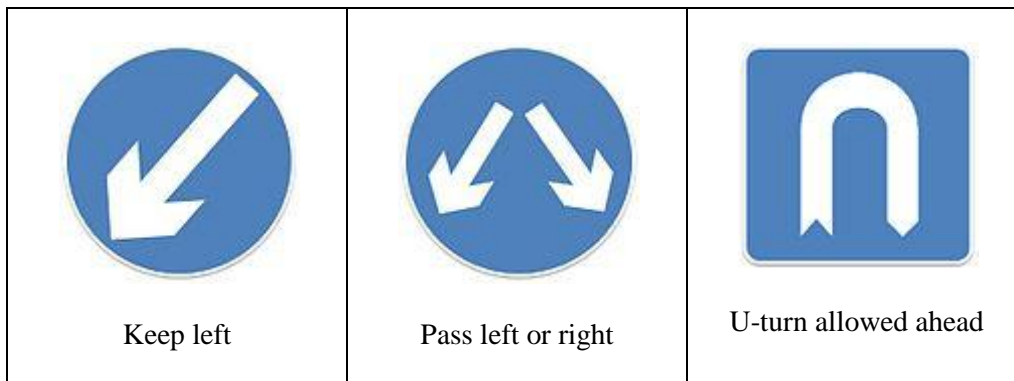

Road Traffic Signs in Thailand

Warning Signs

 <p>Curve left ahead</p>	 <p>Sharp curve left</p>	 <p>Curves right and left</p>	 <p>Crossroad</p>
 <p>Side road junction</p>	 <p>T-junction</p>	 <p>U-junction</p>	 <p>Roundabout ahead</p>
 <p>Wild elephant zone</p>	 <p>Farm animal zone</p>	 <p>School zone</p>	 <p>School crossing ahead</p>
 <p>Stop ahead</p>	 <p>Signal ahead</p>	 <p>Steep descent</p>	 <p>Railroad crossing</p>

Prohibitory signs

 <p>No parking</p>	 <p>No stopping on side of road where this sign is displayed</p>	 <p>No left turn</p>	 <p>No right turn</p>
 <p>No U-turn</p>	 <p>No overtaking</p>	 <p>No pedal cycles</p>	

Restrictive signs

 <p>Stop</p>	 <p>No entry to all vehicles</p>	 <p>No vehicles over height shown</p>	 <p>No vehicles over width shown</p>
---	---	---	---

Mandatory signs

Directional signs